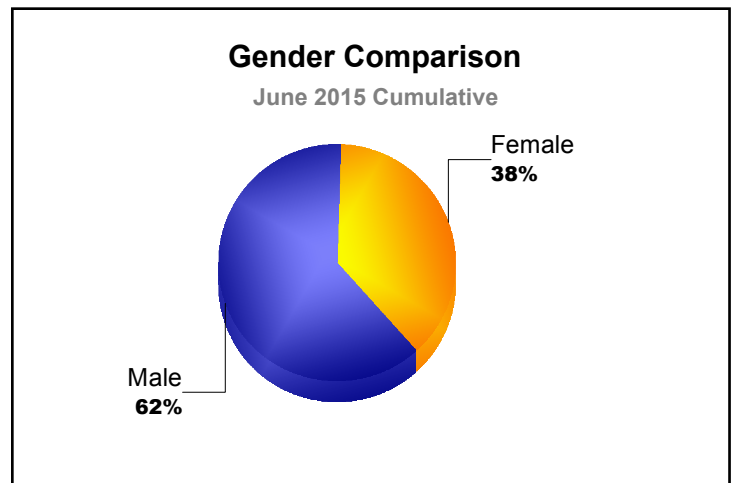

| Year           | New Clubs | Dropped Clubs | Gain/ Loss Clubs | New Members | Charter Members | Reinstate Members | Transfer Members | Total Member Added | Total Members Dropped | Gain/ Loss Members |
|----------------|-----------|---------------|------------------|-------------|-----------------|-------------------|------------------|--------------------|-----------------------|--------------------|
| 2010-2011      | 0         | -2            | -2               | 103         | 0               | 6                 | 15               | 124                | -158                  | -34                |
| 2011-2012      | 0         | -3            | -3               | 92          | 0               | 6                 | 14               | 112                | -170                  | -58                |
| 2012-2013      | 0         | 0             | 0                | 109         | 0               | 12                | 14               | 135                | -158                  | -23                |
| 2013-2014      | 0         | -1            | -1               | 107         | 1               | 7                 | 13               | 128                | -146                  | -18                |
| 2014-2015      | 0         | -1            | -1               | 109         | 0               | 3                 | 6                | 118                | -110                  | 8                  |
| <b>Average</b> | <b>0</b>  | <b>-1</b>     | <b>-1</b>        | <b>104</b>  | <b>0</b>        | <b>7</b>          | <b>12</b>        | <b>123</b>         | <b>-148</b>           | <b>-25</b>         |