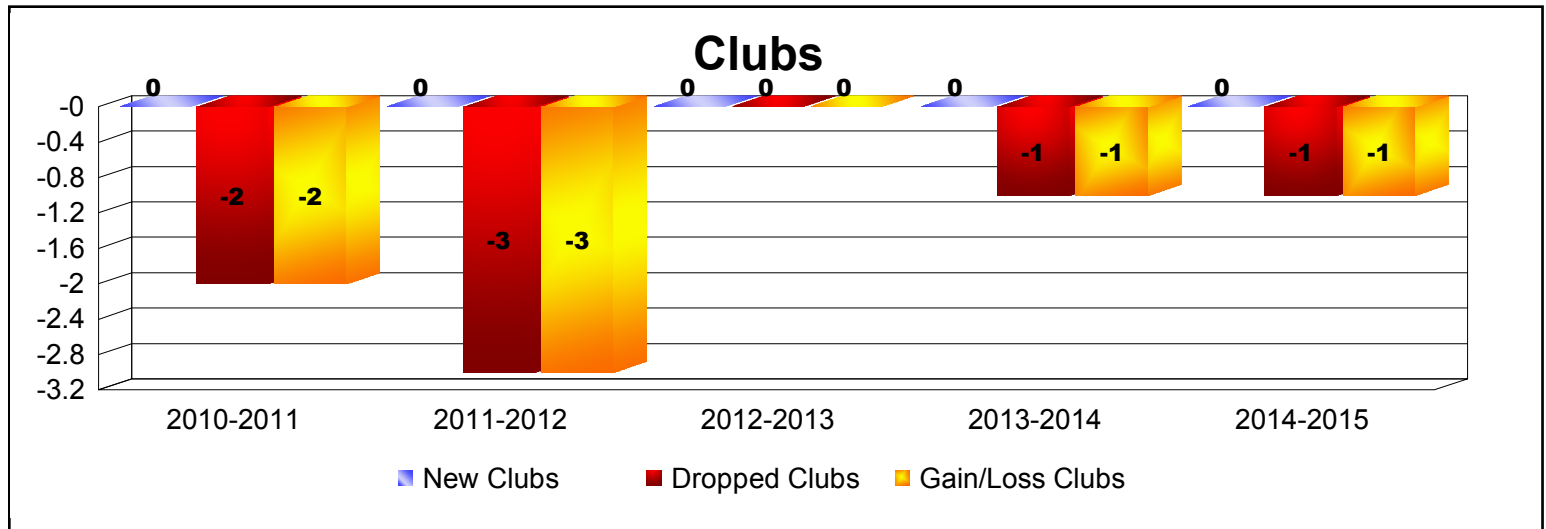

| Year           | New Clubs | Dropped Clubs | Gain/ Loss Clubs | New Members | Charter Members | Reinstate Members | Transfer Members | Total Member Added | Total Members Dropped | Gain/ Loss Members |
|----------------|-----------|---------------|------------------|-------------|-----------------|-------------------|------------------|--------------------|-----------------------|--------------------|
| 2010-2011      | 0         | -2            | -2               | 103         | 0               | 6                 | 15               | 124                | -158                  | -34                |
| 2011-2012      | 0         | -3            | -3               | 92          | 0               | 6                 | 14               | 112                | -170                  | -58                |
| 2012-2013      | 0         | 0             | 0                | 109         | 0               | 12                | 14               | 135                | -158                  | -23                |
| 2013-2014      | 0         | -1            | -1               | 107         | 1               | 7                 | 13               | 128                | -146                  | -18                |
| 2014-2015      | 0         | -1            | -1               | 109         | 0               | 3                 | 6                | 118                | -110                  | 8                  |
| <b>Average</b> | <b>0</b>  | <b>-1</b>     | <b>-1</b>        | <b>104</b>  | <b>0</b>        | <b>7</b>          | <b>12</b>        | <b>123</b>         | <b>-148</b>           | <b>-25</b>         |